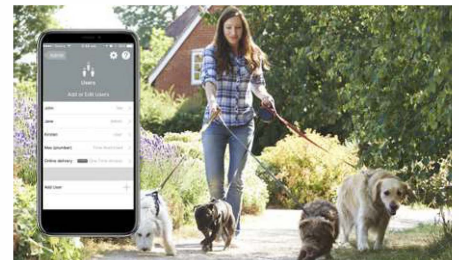

External keypad

\$

2-Button Remote

\$

SMART UPGRADE

ANYWHERE, ANYTIME

Monitor and control your door remotely. Set multiple users. Know who opened your garage and when.

ALERTS

Stop worrying. You will get an alert if you have left your door open.

GRANT ACCESS

Let the dog walker in. Schedule recurring access.

DOWNLOAD THE APP AND TRY IN DEMO MODE NOW!

Scan QR code to download App for iOS devices