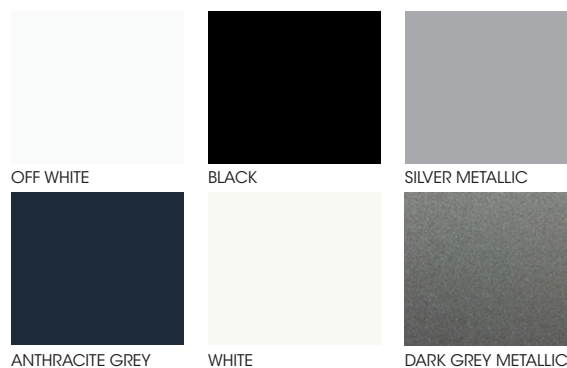

Paneliff® Icon™ Sheer Panel 25:50:25
in White with Wallaby® rebate

The stunning sheer lines of a new Aussie icon.

Designed to integrate with and complement the clean, flush lines of modern homes, our new Paneliff® Icon™ Sheer Panel Series provides home owners with a range of modern sheer face options. Choose from a broad range of colours in fire resistant aluminium composite to create a floating, seamless appearance. Aluminium composite delivers a bold metallic finish, for incredible visual appeal.

Sheer panel favourite colours

OVER
50

POPULAR
COLOUR &
FINISH OPTIONS
ON PAGES 8-9

Paneliff® Icon™ Sheer Panel options require a Colorbond® rebate colour to be chosen to match or contrast your choice of sheer panel colour. (Rebate: the 'shadow' line or negative detail, created by the gap between the panels)

*A surcharge applies to these colours.

Sheer panel colours Panelift[™] Icon[™] only

WHITE

OFF WHITE

METALLIC BRONZE

ALUMINIUM GREY

METALLIC SILVER

METALLIC MEDIUM GREY

METALLIC DARK GREY

SLATE BLACK

MONUMENT

CHARCOAL

ANTHRACITE GREY

MANGANESE

BLACK

SPARKLING BLACK